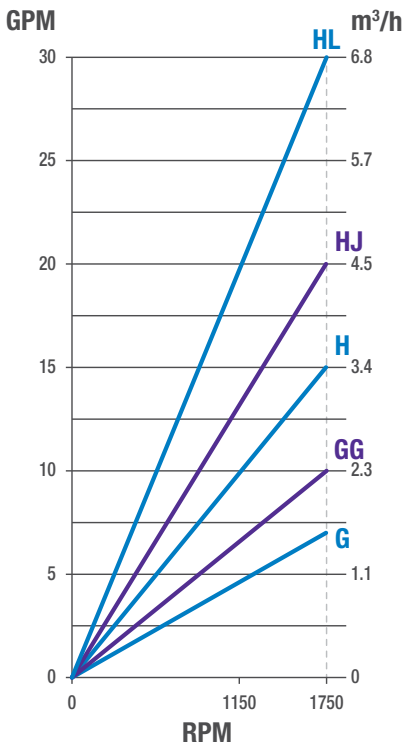

Top-mounted internal relief valve prevents excessive pressures in the discharge line, while maintaining a small overall footprint

**CAPACITY**  
to 30 GPM  
(6.8 m<sup>3</sup>/h)

**PRESSURE**  
475 Series to 100 PSI (7 BAR)  
75 Series to 50 PSI (3 BAR)

**VISCOSITY**  
28 to 2,500 SSU  
(1 to 550 cSt)

**TEMPERATURE**  
-20°F to +350°F  
(-30°C to +175°C)

## PERFORMANCE

MODELS		SPECIFICATIONS				
Motor Mount		Performance			Standard Ports	
Lip Seal	Mechanical Seal	Max Speed, RPM	GPM	m <sup>3</sup> /h	Size, Inches	Type
G75	G475	1750	7	1.6	1	NPT
GG75	GG475	1750	10	2.3	1	NPT
H75	H475	1750	15	3.4	1.5	NPT
HJ75	HJ475	1750	20	4.5	1.5	NPT
HL75	HL475	1750	30	6.8	1.5	NPT

## CURVES