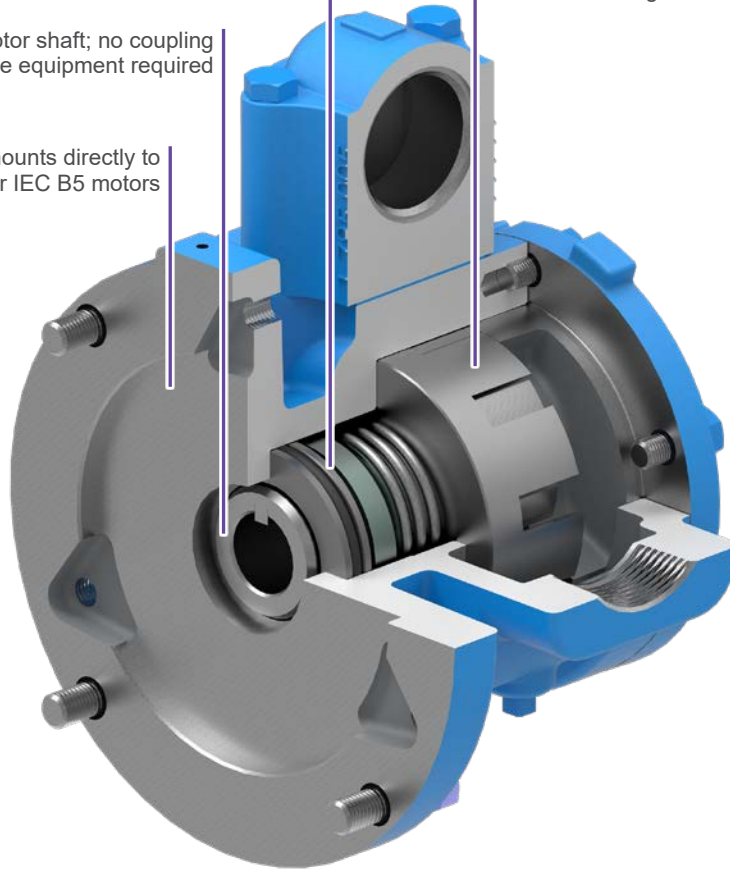

### FEATURES & BENEFITS

- The close-coupled pump size is cut to a minimum, saving space
- Mounts directly to the motor, no drive equipment needed
- Simplified rotor retention system, economical for medium duty applications

Lip seal (75 Series™) or mechanical seal (475 Series™) versions available

Rotor slides over motor shaft; no coupling or other drive equipment required

Flanged casing mounts directly to NEMA C flange or IEC B5 motors

Top-mounted internal relief valve prevents excessive pressures in the discharge line, while maintaining a small overall footprint

**CAPACITY**  
to 30 GPM  
(6.8 m<sup>3</sup>/h)

**PRESSURE**  
475 Series to 100 PSI (7 BAR)  
75 Series to 50 PSI (3 BAR)